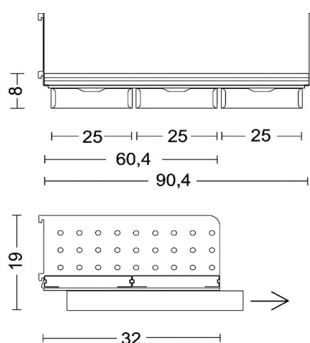

REXITE

product name	TRIESTE
code	2631 / 2632 / 2633 / 2636 / 2637
description	wall bookcase system equippable with several elements
page 2/4	special shelves and cabinets
design	Enzo Mari
year introduction	1999

shelf with drawers	2631.C1 - 60,4 x 32 x h 14 cm	2631.C2 - 90,4 x 32 x h 14 cm
slanted shelf	2632.C1 - 60,4 x 32 x h 14 cm	2632.C2 - 90,4 x 32 x h 14 cm
shelf with coat rack	2633.D1 - 60,4 x 42 x h 14 cm	2633.D2 - 90,4 x 42 x h 14 cm
tall cabinet	2636 - 90,4 x 32 x h 80 cm	
low cabinet	2637 - 90,4 x 42 x h 58 cm	

materials & finishing shelves with sides in epoxy painted steel, matt white or pearl grey
coat rack in chromium plated steel
cabinet sliding doors in methacrylate

recycling 100%

maintenance wash with water and neutral soap, wipe carefully with a soft cloth,
do not use alcohol, chemical products or abrasives.

maximum load do not exceed 50 Kg per single shelf

packing

2631.C1 - 1 carton	71,5 x 37,5 x 11 cm - Kg 7,5	2631.C2 - 1 carton	93 x 37,5 x 11 cm - Kg 9
2632.C1 - 1 carton	66 x 20 x 7 cm - Kg 3,6	2632.C2 - 1 carton	95,5 x 20 x 7 cm - Kg 5,1
2633.D1 - 1 carton	66 x 20 x 7 - Kg 4,1	2633.D2 - 1 carton	95,5 x 20 x 7 cm - Kg 5,7
2636 - 1 carton	99 x 59 x 7 cm - Kg 19,5	2637 - 1 carton	99 x 59 x 7 cm - Kg 13,5

Shelf with drawers