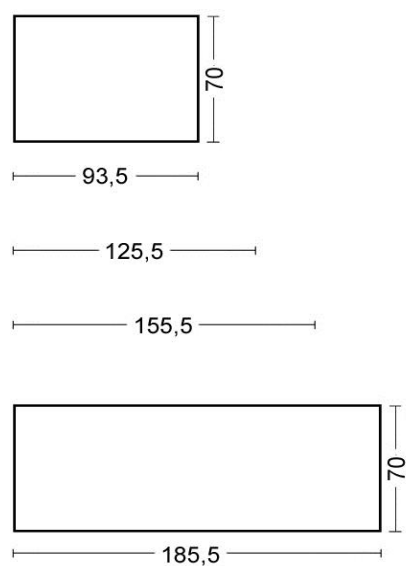

REXITE

product name	TRIESTE
code	2635
description	wall bookcase system equippable with several elements
page 3/4	table frames and tops
design	Enzo Mari
year introduction	1999

table frames	2635.T1 - 93,5 x 70 x h 73 cm - frame with 2 legs
	2635.T2 - 125,5 x 70 x h 73 cm - frame with 2 legs
	2635.T3 - 155,5 x 70 x h 73 cm - frame with 2 legs
	2635.T4 - 185,5 x 70 x h 73 cm - frame with 3 legs

table tops	2635.H1 - 93,5 x 70 cm
	2635.H2 - 125,5 x 70 cm
	2635.H3 - 155,5 x 70 cm
	2635.H4 - 185,5 x 70 cm

materials & finishing	frame in epoxy painted steel, matt white or pearl grey
recycling	table top in high pressure melamine laminate HPL 10 mm, pearl grey
maintenance	100% wash with water and neutral soap, wipe carefully with a soft cloth, do not use alcohol, chemical products or abrasives.

packing

2635.H1 - 1 carton	75 x 5 x 97 cm - Kg 9		
2635.T1 - 2 cartons	beams: 8 x 5 x 100 cm	legs: 37 x 71,5 x 11 cm	Kg 10,7
2635.H2 - 1 carton	75 x 5 x 128 cm - Kg 11,3		
2635.T2 - 2 cartons	beams: 8 x 5 x 129 cm	legs: 37 x 71,5 x 11 cm	Kg 11,2
2635.H3 - 1 carton	75 x 5 x 168 cm - Kg 14,4		
2635.T3 - 2 cartons	beams: 8 x 5 x 129 cm	legs: 37 x 71,5 x 11 cm	Kg 11,7
2635.H4 - 1 carton	75 x 5 x 188 cm - Kg 19		
2635.T4 - 2 cartons	beams: 8 x 5 x 129 cm	legs: 37 x 71,5 x 11 cm	Kg 14,9

Table frames

Table tops