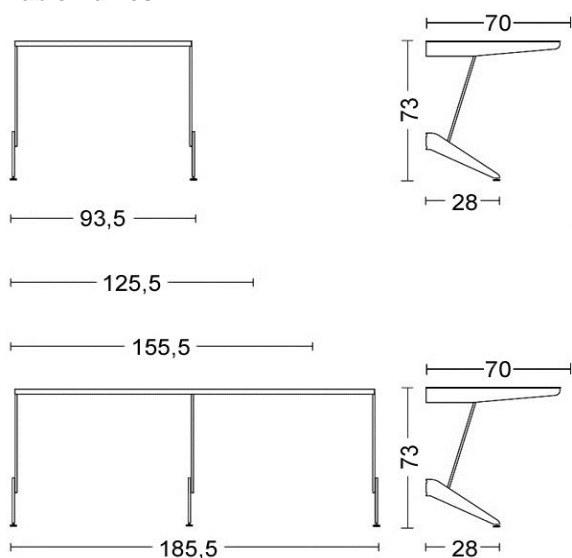

REXITE

product name	TRIESTE
code	2635
description	wall bookcase system equippable with several elements
page 3/4	table frames and tops
design	Enzo Mari
year introduction	1999

table frames	2635.T1 - 93,5 x 70 x h 73 cm - frame with 2 legs
	2635.T2 - 125,5 x 70 x h 73 cm - frame with 2 legs
	2635.T3 - 155,5 x 70 x h 73 cm - frame with 2 legs
	2635.T4 - 185,5 x 70 x h 73 cm - frame with 3 legs

table tops	2635.H1 - 93,5 x 70 cm
	2635.H2 - 125,5 x 70 cm
	2635.H3 - 155,5 x 70 cm
	2635.H4 - 185,5 x 70 cm

materials & finishing	frame in epoxy painted steel, matt white or pearl grey
recycling	table top in high pressure melamine laminate HPL 10 mm, pearl grey
maintenance	100% wash with water and neutral soap, wipe carefully with a soft cloth, do not use alcohol, chemical products or abrasives.

packing

2635.H1 - 1 carton	75 x 5 x 97 cm - Kg 9		
2635.T1 - 2 cartons	beams: 8 x 5 x 100 cm	legs: 37 x 71,5 x 11 cm	Kg 10,7
2635.H2 - 1 carton	75 x 5 x 128 cm - Kg 11,3		
2635.T2 - 2 cartons	beams: 8 x 5 x 129 cm	legs: 37 x 71,5 x 11 cm	Kg 11,2
2635.H3 - 1 carton	75 x 5 x 168 cm - Kg 14,4		
2635.T3 - 2 cartons	beams: 8 x 5 x 129 cm	legs: 37 x 71,5 x 11 cm	Kg 11,7
2635.H4 - 1 carton	75 x 5 x 188 cm - Kg 19		
2635.T4 - 2 cartons	beams: 8 x 5 x 129 cm	legs: 37 x 71,5 x 11 cm	Kg 14,9

Table frames