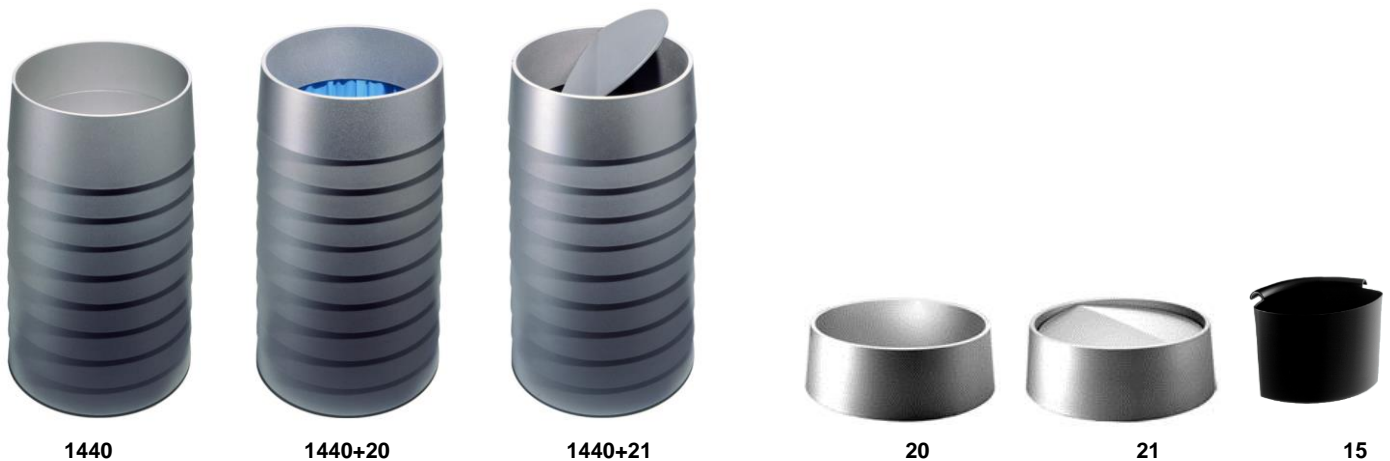

<b>product name</b>	<b>STATUS</b>	
<b>code</b>	<b>1440</b>	
<b>description</b>	<b>umbrella stand / tall waste basket</b>	
<b>design</b>	<b>Raul Barbieri</b>	
<b>year introduction</b>	<b>1991</b>	
<b>dimensions</b>	Ø 30 x h 52 cm	
<b>capacity</b>	30 litres	
<b>net weight</b>	3,10 Kg	
<b>materials &amp; finishing</b>	engineering polymer (ABS), matt black or aluminium painted with thermoplastic acrylic paint <b>floor protection</b> in polyester	
<b>recycling</b>	100%	
<b>maintenance</b>	wash with water and neutral soap, wipe carefully with a soft cloth, <b>do not</b> use alcohol, chemical products or abrasives.	
<b>optional accessories</b>	<b>20 - bag cover ring</b> in painted ABS	Ø 30 x h 10 cm - net 0,51 Kg
	<b>21 - ring with flip-top lid</b> in painted ABS	Ø 30 x h 10 cm - net 0,84 Kg
	<b>15 - eco-friendly cup</b> in batch-dyed ABS	19 x 12,5 x h 15 cm - 1,5 litres - net 0,18 Kg
<b>packing</b>	1 carton	
	31 x 31,5 x 54 cm - 3,70 Kg	

1440

1440+20

1440+21

20

21

15