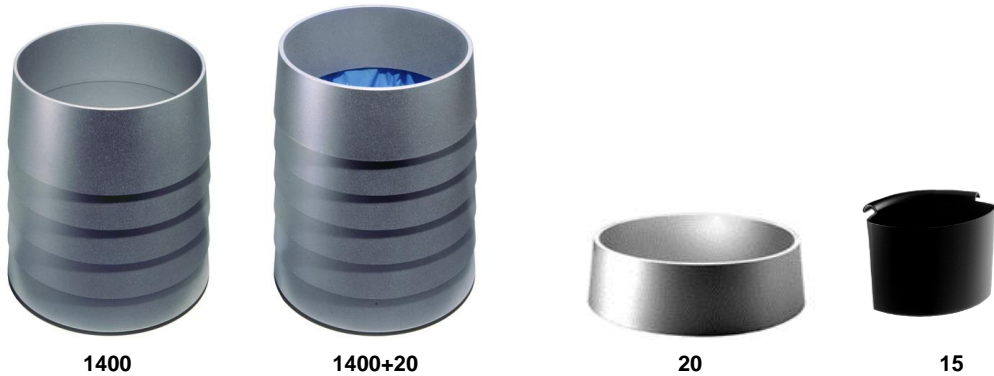

product name	STATUS	
code	1400	
description	waste basket	
design	Raul Barbieri	
year introduction	1991	
dimensions	Ø 30 x h 32 cm	
capacity	18 litri	
net weight	2,10 Kg	
materials & finishing	engineering polymer (ABS), matt black or aluminium painted with thermoplastic acrylic paint	
recycling	100%	
maintenance	wash with water and neutral soap, wipe carefully with a soft cloth, do not use alcohol, chemical products or abrasives.	
optional accessories	20 - bag cover ring in painted ABS	Ø 30 x h 10 cm - net 0,51 Kg
	15 - eco-friendly cup in batch-dyed ABS	19 x 12,5 x h 15 cm - 1,5 litres - net 0,18 Kg
packing	1 carton	
	31 x 31,5 x 34,5 cm - 2,40 Kg	

1400

1400+20

20

15