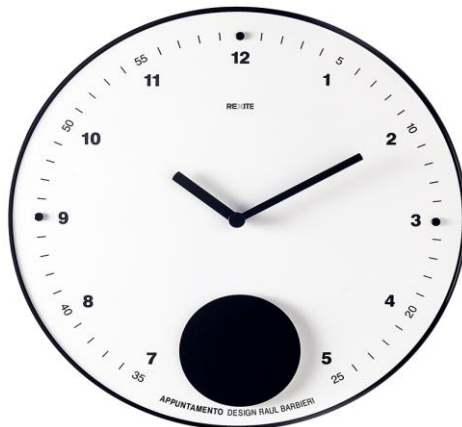

<b>product name</b>	<b>APPUNTAMENTO</b>
<b>code</b>	<b>988</b>
<b>description</b>	<b>pendulum wall clock</b>
<b>design</b>	<b>Raul Barbieri</b>
<b>year introduction</b>	<b>1995</b>

<b>dimensions</b>	Ø 45 x 5,5 cm
<b>net weight</b>	1,10 Kg

<b>materials &amp; finishing</b>	<b>face</b> in engineering polymer (ABS) painted with thermoplastic acrylic paint <b>numbers</b> in serigraphy <b>case, hands and pendulum</b> in batch-dyed ABS
<b>recycling</b>	100% - <b>excluding movement and battery</b>
<b>maintenance</b>	use gently a soft cloth, eventually with water and neutral soap, <b>do not</b> use alcohol, chemical products or abrasives.

<b>technical properties</b>	<b>quartz movement</b> (U.T.S. - made in Germany, with CE marking) <b>alkaline battery</b> LR6 1,5 V (included)
-----------------------------	--

<b>packing</b>	
1 carton	51 x 51 x 11 cm - 2,10 Kg